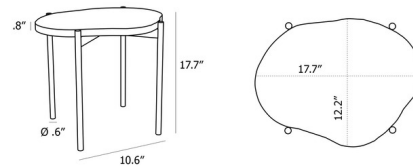

Lightology

lightology.com
866-954-4489
05-22-25

Project: _____

Company: _____

Location: _____ Fixture Type: _____

SPEC #: **WOU1085576**

Approved On: _____ Approved By: _____

La Terra Occasional Side Table By Woud Design

Description

The La Terra Occasional Side Table displays a beautiful organically shaped Travertine top supported by a Black Metal base.

Shown in black / grey melange

Specifications

COLOR	Grey Melange
BODY FINISH	Black
WATTAGE	N/A
DIMMER	N/A
DIMENSIONS	17.7"L x 12.2"W x 17.7"H
BULB	N/A
COUNTRY OF ORIGIN	Bulgaria