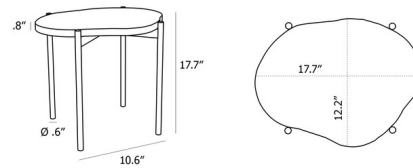

Lightology

lightology.com
866-954-4489
06-04-26

Project: _____

Company: _____

Location: _____ Fixture Type: _____

SPEC #: **WOU1085576**

Approved On: _____ Approved By: _____

La Terra Occasional Side Table By Woud Design

Description

The La Terra Occasional Side Table displays a beautiful organically shaped Travertine top supported by a Black Metal base.

Shown in black / grey melange

Specifications

COLOR	Grey Melange
BODY FINISH	Black
WATTAGE	N/A
DIMMER	N/A
DIMENSIONS	17.7"L x 12.2"W x 17.7"H
BULB	N/A
COUNTRY OF ORIGIN	Bulgaria