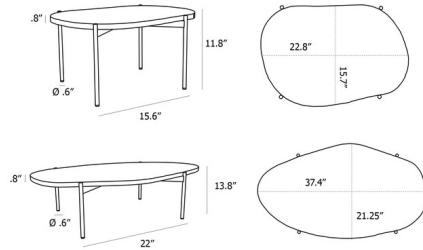

Description

The La Terra Occasional Table displays a stunning organically shaped Travertine top resting on a Black Metal frame.

Shown in black / grey melange

Specifications

COLOR	Grey Melange
BODY FINISH	Black
WATTAGE	N/A
DIMMER	N/A
DIMENSIONS	22.8"L x 15.7"W x 11.8"H
BULB	N/A
COUNTRY OF ORIGIN	Bulgaria