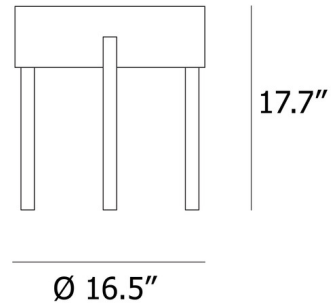

Lightology

lightology.com
866-954-4489
06-15-26

Project: _____

Company: _____

Location: _____ Fixture Type: _____

SPEC #: **WOU1085591**

Approved On: _____ Approved By: _____

Arc Side Table By Woud Design

Description

The Arc Side Table is perfectly designed to meet all your end table needs. With a light touch, you can rotate the upper table top to create a variety of configurations.

Shown in black painted ash

Specifications

COLOR	N/A
BODY FINISH	Black Painted Ash
WATTAGE	N/A
DIMMER	N/A
DIMENSIONS	16.5"W x 17.7"H
BULB	N/A
COUNTRY OF ORIGIN	Latvia

CLICK TO VIEW PRODUCT

Notes: