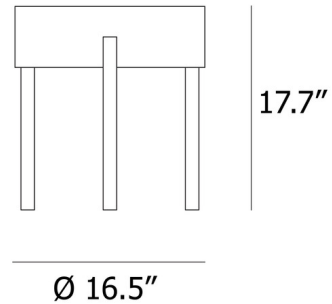

Lightology

lightology.com
866-954-4489
04-25-26

Project: _____

Company: _____

Location: _____ Fixture Type: _____

SPEC #: **WOU1085591**

Approved On: _____ Approved By: _____

Arc Side Table By Woud Design

Description

The Arc Side Table is perfectly designed to meet all your end table needs. With a light touch, you can rotate the upper table top to create a variety of configurations.

Shown in black painted ash

Specifications

COLOR	N/A
BODY FINISH	Black Painted Ash
WATTAGE	N/A
DIMMER	N/A
DIMENSIONS	16.5"W x 17.7"H
BULB	N/A
COUNTRY OF ORIGIN	Latvia

CLICK TO VIEW PRODUCT

Notes: