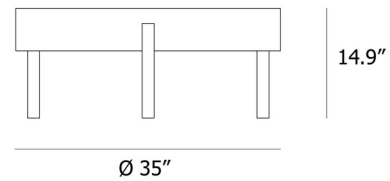

### Description

The Arc Coffee Table will elevate any space with its functionality and beauty. Use one finger to move the upper table top and create a variety of configurations. Group tables of various sizes or pair the coffee table with the Arc Side Table to create a multi-height tablescape.

### Specifications

COLOR	N/A
BODY FINISH	Black Painted Ash
WATTAGE	N/A
DIMMER	N/A
DIMENSIONS	25.9"W x 14.9"H
BULB	N/A
COUNTRY OF ORIGIN	Latvia

CLICK TO VIEW PRODUCT

Notes: