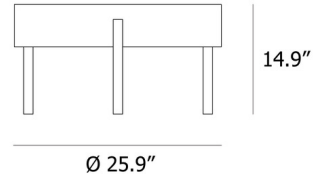

### Description

The Arc Coffee Table will elevate any space with its functionality and beauty. Use one finger to move the upper table top and create a variety of configurations. Group tables of various sizes or pair the coffee table with the Arc Side Table to create a multi-height tablescape.

### Specifications

COLOR	N/A
BODY FINISH	Black Painted Ash
WATTAGE	N/A
DIMMER	N/A
DIMENSIONS	25.9"W x 14.9"H
BULB	N/A
COUNTRY OF ORIGIN	Latvia

CLICK TO VIEW PRODUCT

Notes: