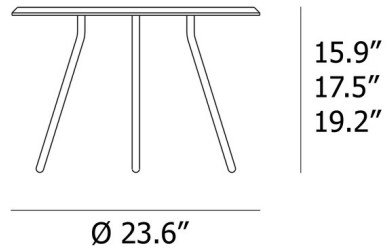

### Description

The Soround Medium Coffee Table features a Black Metal tripod base supporting a sleek round top. This table comes in a variety of widths and heights to allow for a playful arrangement of groupings.

### Specifications

COLOR	N/A
BODY FINISH	Beige
WATTAGE	N/A
DIMMER	N/A
DIMENSIONS	23.6"W x 15.9"H
BULB	N/A
COUNTRY OF ORIGIN	Lithuania

Notes: