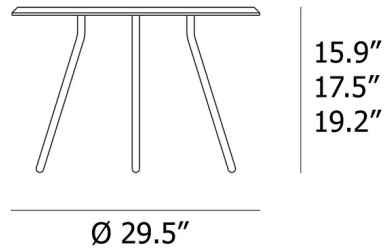

Description

The Soround Large Coffee Table is a modern take on the traditional coffee table. It features a Black Metal tripod base supporting a sleek round top. Strong alone or in a group, this table comes in a variety of widths and heights to allow for a playful arrangements.

Specifications

COLOR	N/A
BODY FINISH	Black Painted Ash
WATTAGE	N/A
DIMMER	N/A
DIMENSIONS	29.5"W x 19.2"H
BULB	N/A
COUNTRY OF ORIGIN	Lithuania

Notes: