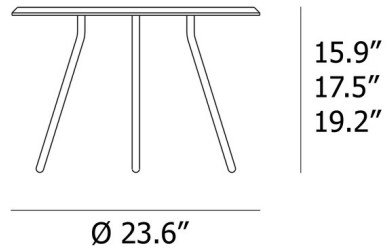

Description

The Soround Medium Coffee Table features a Black Metal tripod base supporting a sleek round top. This table comes in a variety of widths and heights to allow for a playful arrangement of groupings.

Specifications

COLOR	N/A
BODY FINISH	Concrete
WATTAGE	N/A
DIMMER	N/A
DIMENSIONS	23.6"W x 19.2"H
BULB	N/A
COUNTRY OF ORIGIN	Lithuania

Notes: