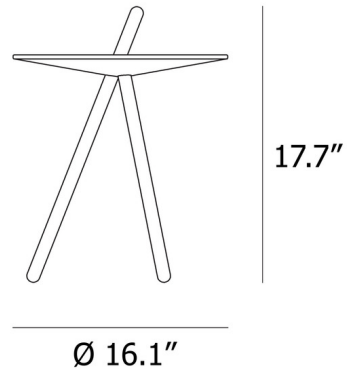

Lightology

lightology.com
866-954-4489
12-05-25

Project: _____

Company: _____

Location: _____ Fixture Type: _____

SPEC #: **WOU1085631**

Approved On: _____ Approved By: _____

Come Here Side Table

By Woud Design

Description

The Come Here Side Table features a high-quality Oak construction with a tripod frame. One leg is extended through the table top to create a handle for easy movement.

Specifications

COLOR	N/A
BODY FINISH	Black Painted Oak
WATTAGE	N/A
DIMMER	N/A
DIMENSIONS	16.1"W x 17.7"H
BULB	N/A

Notes: