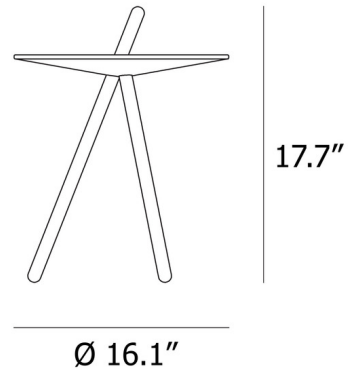

Lightology

lightology.com
866-954-4489
06-24-26

Project: _____

Company: _____

Location: _____ Fixture Type: _____

SPEC #: **WOU1085631**

Approved On: _____ Approved By: _____

Come Here Side Table By Woud Design

Description

The Come Here Side Table features a high-quality Oak construction with a tripod frame. One leg is extended through the table top to create a handle for easy movement.

Specifications

COLOR	N/A
BODY FINISH	Black Painted Oak
WATTAGE	N/A
DIMMER	N/A
DIMENSIONS	16.1"W x 17.7"H
BULB	N/A