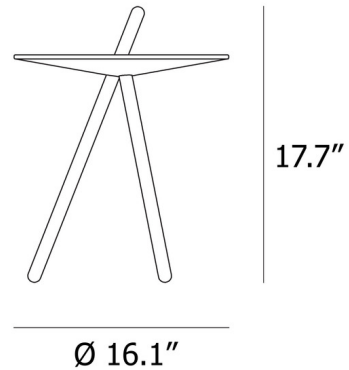

Lightology

lightology.com
866-954-4489
06-23-26

Project: _____

Company: _____

Location: _____ Fixture Type: _____

SPEC #: **WOU1085631**

Approved On: _____ Approved By: _____

Come Here Side Table

By Woud Design

Description

The Come Here Side Table features a high-quality Oak construction with a tripod frame. One leg is extended through the table top to create a handle for easy movement.

Specifications

COLOR	N/A
BODY FINISH	Black Painted Oak
WATTAGE	N/A
DIMMER	N/A
DIMENSIONS	16.1"W x 17.7"H
BULB	N/A

Notes: