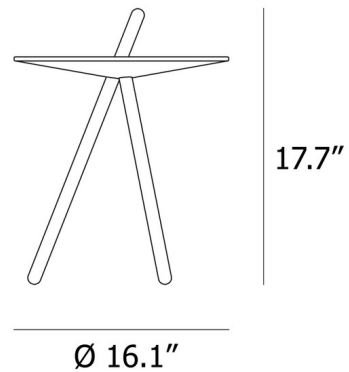

Lightology

lightology.com
866-954-4489
06-04-26

Project: _____

Company: _____

Location: _____ Fixture Type: _____

SPEC #: **WOU1085632**

Approved On: _____ Approved By: _____

Come Here Side Table

By Woud Design

Description

The Come Here Side Table features a high-quality Oak construction with a tripod frame. One leg is extended through the table top to create a handle for easy movement.

Specifications

COLOR	N/A
BODY FINISH	White Pigmented Oak
WATTAGE	N/A
DIMMER	N/A
DIMENSIONS	16.1"W x 17.7"H
BULB	N/A

Notes: