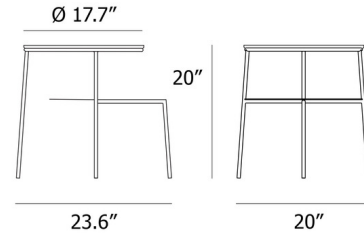

Lightology

lightology.com
866-954-4489
05-26-26

Project: _____

Company: _____

Location: _____ Fixture Type: _____

SPEC #: **WOU1085633**

Approved On: _____ Approved By: _____

Duo Side Table By Woud Design

Description

The Duo Side Table features a thin and elegant silhouette composed of a Metal frame and two identically sized table tops. The top table is made of Smoked Tempered Glass.

Specifications

COLOR	N/A
BODY FINISH	Black
WATTAGE	N/A
DIMMER	N/A
DIMENSIONS	23.6"W x 20"H x 20"D
BULB	N/A
COUNTRY OF ORIGIN	China