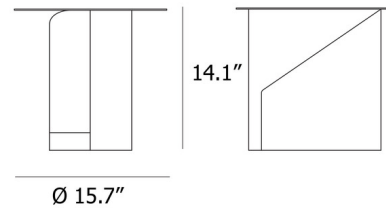

By Woud Design

Description

The Sentrum Side Table combines functionality and simplicity for a beautiful storage solution. It features a round Metal top with two open storage areas.

Shown in taupe

Specifications

COLOR	N/A
BODY FINISH	Taupe
WATTAGE	N/A
DIMMER	N/A
DIMENSIONS	15.7"W x 14.1"H
BULB	N/A

CLICK TO VIEW PRODUCT

Notes: