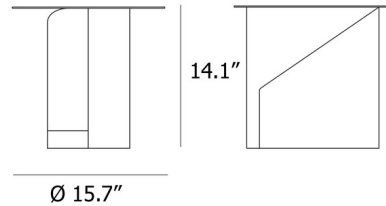

Description

The Sentrum Side Table combines functionality and simplicity for a beautiful storage solution. It features a round Metal top with two open storage areas.

Shown in black

Specifications

COLOR	N/A
BODY FINISH	Black
WATTAGE	N/A
DIMMER	N/A
DIMENSIONS	15.7"W x 14.1"H
BULB	N/A