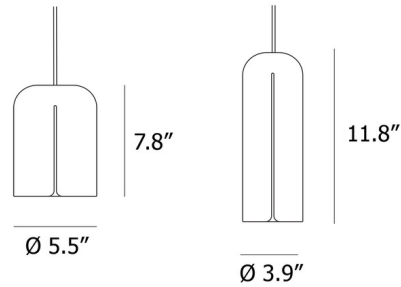

### Specifications

COLOR	N/A
BODY FINISH	Black
WATTAGE	4W
DIMMER	Standard 120V
DIMENSIONS	5.5"W x 7.8"H
BULB NOT INCLUDED	1 x A19/Medium (E26)/4W/120V LED
COUNTRY OF ORIGIN	China

### Technical Information

PRODUCT DIMENSIONS	Canopy: 4" diameter
--------------------	---------------------

CLICK TO VIEW PRODUCT

Notes: