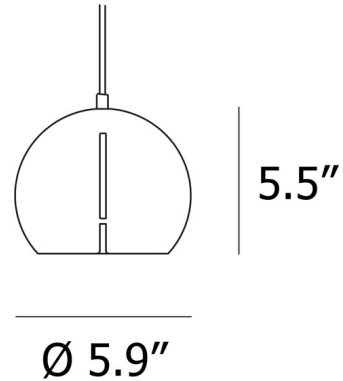

Description

The Gap Round Pendant features a contemporary globe shaped shade with a thin gap on one side. The shade comes with a White or Black painted outside and a Brass painted inside.

Specifications

COLOR	N/A
BODY FINISH	Black
WATTAGE	25W
DIMMER	Standard 120V
DIMENSIONS	5.9"W x 5.5"H
BULB NOT INCLUDED	1 x B10/Candelabra (E12)/25W/120V LED
COUNTRY OF ORIGIN	China

Technical Information

PRODUCT DIMENSIONS	Canopy: 4" diameter
--------------------	---------------------