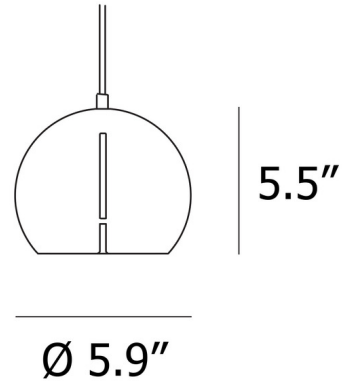

Description

The Gap Round Pendant features a contemporary globe shaped shade with a thin gap on one side. The shade comes with a White or Black painted outside and a Brass painted inside.

Specifications

COLOR N/A
BODY FINISH Black
WATTAGE 25W
DIMMER Standard 120V
DIMENSIONS 5.9"W x 5.5"H
BULB NOT INCLUDED 1 x B10/Candelabra (E12)/25W/120V LED
COUNTRY OF ORIGIN China

Technical Information

PRODUCT DIMENSIONS Canopy: 4" diameter