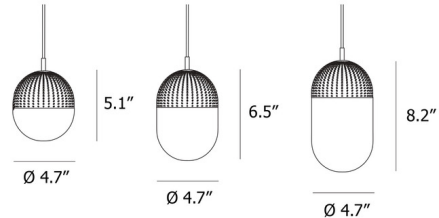

Description

The Dot Pendant offers a cozy atmosphere with a Scandinavian design. It features a perforated metal half sphere on top with an glass diffuser on bottom. Includes canopy in matching finish.

Shown in black / opal

Specifications

COLOR	Opal
BODY FINISH	Black
WATTAGE	25W
DIMMER	Standard 120V
DIMENSIONS	4.7"W x 5.1"H
BULB NOT INCLUDED	1 x G16.5/Candelabra (E12)/25W/120V Incandescent
OTHER BULB OPTIONS	1 x G16.5/Candelabra (E12)/120V LED
COUNTRY OF ORIGIN	China

Technical Information

PRODUCT DIMENSIONS	Canopy: 4" diameter
--------------------	---------------------

CLICK TO VIEW PRODUCT

Notes: