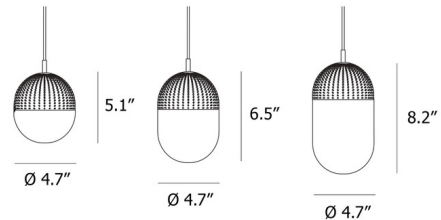

Description

The Dot Pendant offers a cozy atmosphere with a Scandinavian design. It features a perforated metal half sphere on top with an glass diffuser on bottom. Includes canopy in matching finish.

Shown in black / opal

Specifications

COLOR	Opal
BODY FINISH	Black
WATTAGE	25W
DIMMER	Standard 120V
DIMENSIONS	4.7"W x 5.1"H
BULB NOT INCLUDED	1 x G16.5/Candelabra (E12)/25W/120V Incandescent
OTHER BULB OPTIONS	1 x G16.5/Candelabra (E12)/120V LED
COUNTRY OF ORIGIN	China

Technical Information

PRODUCT DIMENSIONS	Canopy: 4" diameter
--------------------	---------------------

CLICK TO VIEW PRODUCT

Notes: