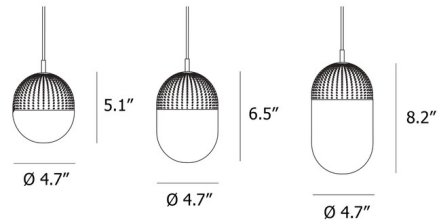

Description

The Dot Pendant offers a cozy atmosphere with a Scandinavian design. It features a perforated metal half sphere on top with an glass diffuser on bottom. Includes canopy in matching finish.

Shown in black / opal

Specifications

| | |
|--------------------|--|
| COLOR | Opal |
| BODY FINISH | Black |
| WATTAGE | 25W |
| DIMMER | Standard 120V |
| DIMENSIONS | 4.7"W x 8.2"H |
| BULB NOT INCLUDED | 1 x G16.5/Candelabra (E12)/25W/120V Incandescent |
| OTHER BULB OPTIONS | 1 x G16.5/Candelabra (E12)/120V LED |
| COUNTRY OF ORIGIN | China |