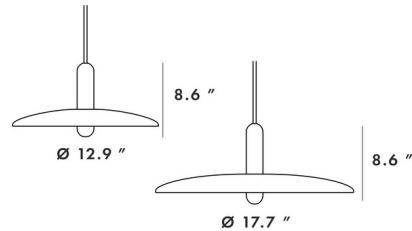

Specifications

COLOR	Matte White
BODY FINISH	Taupe
WATTAGE	25W
DIMMER	Standard 120V
DIMENSIONS	17.7"W x 8.6"H
BULB NOT INCLUDED	1 x G16.5/Candelabra (E12)/25W/120V Incandescent
OTHER BULB OPTIONS	1 x G16.5/Candelabra (E12)/120V LED
COUNTRY OF ORIGIN	China