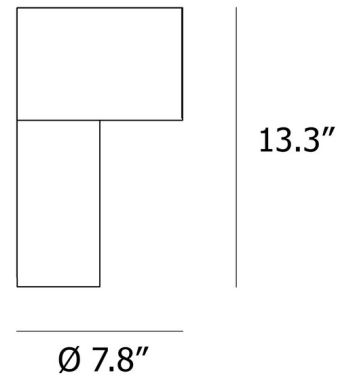

Shown in desert sand / opal

Specifications

COLOR	Opal
BODY FINISH	Desert Sand
WATTAGE	25W
DIMMER	N/A
DIMENSIONS	7.8"W x 13.3"H
BULB NOT INCLUDED	1 x B10/Candelabra (E12)/25W/120V Incandescent
OTHER BULB OPTIONS	B10/Candelabra (E12)/120V LED
COUNTRY OF ORIGIN	China