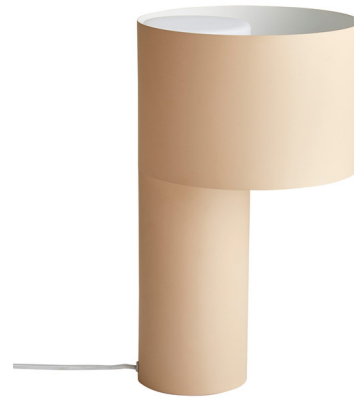

Lightology

lightology.com
866-954-4489
06-23-26

Project: _____

Company: _____

Location: _____ Fixture Type: _____

SPEC #: **WOU1085686**

Approved On: _____ Approved By: _____

Tangent Table Lamp

By Woud Design

Description

The Tangent Table Lamp is the result of experimenting with different tubes and proportions. It features a smaller base tube supporting a larger tube that acts as the shade and surrounds an Opal diffuser. On/Off switch on cord.

Shown in desert sand / opal

Specifications

COLOR	Opal
BODY FINISH	Desert Sand
WATTAGE	25W
DIMMER	N/A
DIMENSIONS	7.8"W x 13.3"H
BULB NOT INCLUDED	1 x B10/Candelabra (E12)/25W/120V Incandescent
OTHER BULB OPTIONS	B10/Candelabra (E12)/120V LED
COUNTRY OF ORIGIN	China