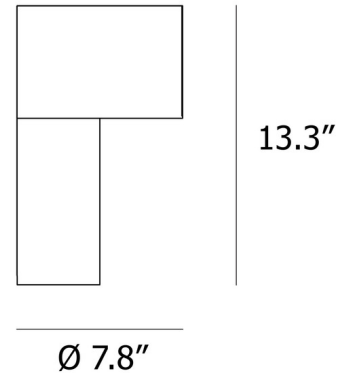

Shown in desert sand / opal

Specifications

COLOR	Opal
BODY FINISH	Desert Sand
WATTAGE	25W
DIMMER	N/A
DIMENSIONS	7.8"W x 13.3"H
BULB NOT INCLUDED	1 x B10/Candelabra (E12)/25W/120V Incandescent
OTHER BULB OPTIONS	B10/Candelabra (E12)/120V LED
COUNTRY OF ORIGIN	China