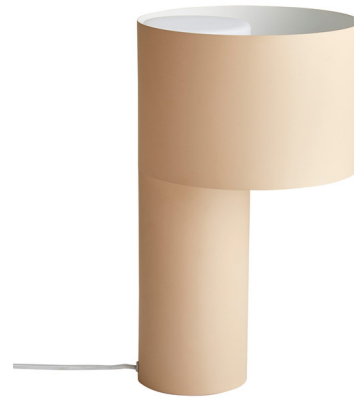

Lightology

lightology.com
866-954-4489
04-25-26

Project: _____

Company: _____

Location: _____ Fixture Type: _____

SPEC #: **WOU1085686**

Approved On: _____ Approved By: _____

Tangent Table Lamp

By Woud Design

Description

The Tangent Table Lamp is the result of experimenting with different tubes and proportions. It features a smaller base tube supporting a larger tube that acts as the shade and surrounds an Opal diffuser. On/Off switch on cord.

Shown in desert sand / opal

Specifications

COLOR	Opal
BODY FINISH	Desert Sand
WATTAGE	25W
DIMMER	N/A
DIMENSIONS	7.8"W x 13.3"H
BULB NOT INCLUDED	1 x B10/Candelabra (E12)/25W/120V Incandescent
OTHER BULB OPTIONS	B10/Candelabra (E12)/120V LED
COUNTRY OF ORIGIN	China