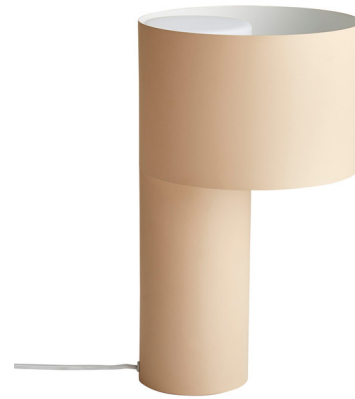

Lightology

lightology.com
866-954-4489
06-23-26

Project: _____

Company: _____

Location: _____ Fixture Type: _____

SPEC #: **WOU1085686**

Approved On: _____ Approved By: _____

Tangent Table Lamp

By Woud Design

Description

The Tangent Table Lamp is the result of experimenting with different tubes and proportions. It features a smaller base tube supporting a larger tube that acts as the shade and surrounds an Opal diffuser. On/Off switch on cord.

Shown in desert sand / opal

Specifications

COLOR	Opal
BODY FINISH	Desert Sand
WATTAGE	25W
DIMMER	N/A
DIMENSIONS	7.8"W x 13.3"H
BULB NOT INCLUDED	1 x B10/Candelabra (E12)/25W/120V Incandescent
OTHER BULB OPTIONS	B10/Candelabra (E12)/120V LED
COUNTRY OF ORIGIN	China