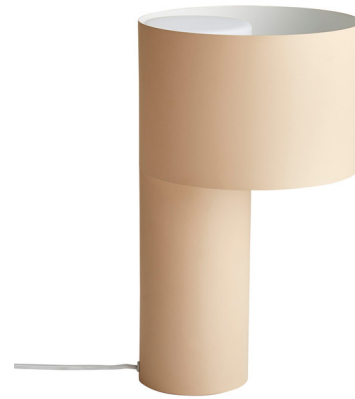

Lightology

lightology.com
866-954-4489
04-25-26

Project: _____

Company: _____

Location: _____ Fixture Type: _____

SPEC #: **WOU1085686**

Approved On: _____ Approved By: _____

Tangent Table Lamp By Woud Design

Description

The Tangent Table Lamp is the result of experimenting with different tubes and proportions. It features a smaller base tube supporting a larger tube that acts as the shade and surrounds an Opal diffuser. On/Off switch on cord.

Shown in desert sand / opal

Specifications

COLOR	Opal
BODY FINISH	Desert Sand
WATTAGE	25W
DIMMER	N/A
DIMENSIONS	7.8"W x 13.3"H
BULB NOT INCLUDED	1 x B10/Candelabra (E12)/25W/120V Incandescent
OTHER BULB OPTIONS	B10/Candelabra (E12)/120V LED
COUNTRY OF ORIGIN	China