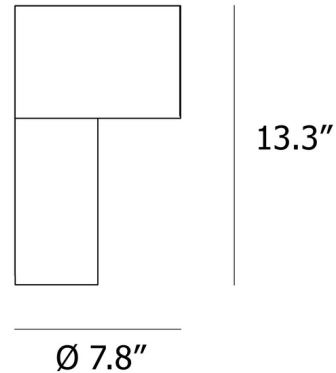

Shown in desert sand / opal

Specifications

COLOR	Opal
BODY FINISH	Desert Sand
WATTAGE	25W
DIMMER	N/A
DIMENSIONS	7.8"W x 13.3"H
BULB NOT INCLUDED	1 x B10/Candelabra (E12)/25W/120V Incandescent
OTHER BULB OPTIONS	B10/Candelabra (E12)/120V LED
COUNTRY OF ORIGIN	China