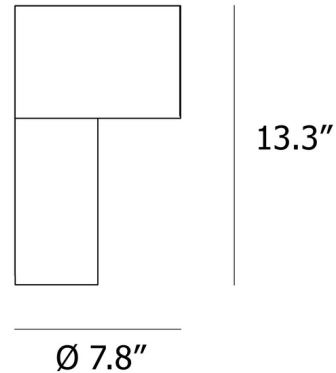

Shown in forest green / opal

Specifications

COLOR	Opal
BODY FINISH	Forest Green
WATTAGE	25W
DIMMER	N/A
DIMENSIONS	7.8"W x 13.3"H
BULB NOT INCLUDED	1 x B10/Candelabra (E12)/25W/120V Incandescent
OTHER BULB OPTIONS	B10/Candelabra (E12)/120V LED
COUNTRY OF ORIGIN	China