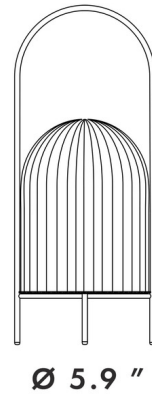

By Woud Design

Description

Inspired by an antique portable oil lamp, The Ghost Table Lamp features a sleek black metal rod handle and a translucent opal glass shade. The shade gives an illusion of a white cloth thrown over the light source. Dimmable switch on cord. NOTE: This is a discontinued model and limited to quantity on hand.

Shown in black / opal

14.9 "

Ø 5.9 "

Specifications

COLOR	Opal
BODY FINISH	Black
WATTAGE	25W
DIMMER	Included
DIMENSIONS	5.9"W x 14.9"H
BULB NOT INCLUDED	1 x B10/Candelabra (E12)/25W/120V Incandescent
OTHER BULB OPTIONS	B10/Candelabra (E12)/120V LED
COUNTRY OF ORIGIN	China