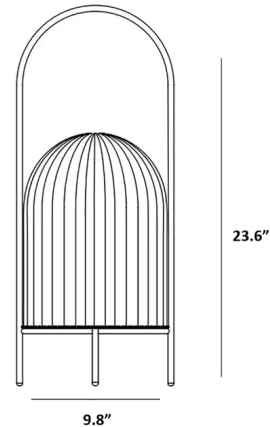

Lightology

lightology.com
866-954-4489
06-25-26

Project: _____

Company: _____

Location: _____ Fixture Type: _____

SPEC #: **WOU1085691**

Approved On: _____ Approved By: _____

Ghost Floor Lamp By Woud Design

Description

The Ghost Floor Lamp is a friendly ghost floating in the air to offer your space unique ambient light. It features a sleek black metal handle around a translucent opal glass shade. The shade gives an illusion of a white cloth thrown over the light source. Dimmer switch on cord.

Shown in black / opal

Specifications

COLOR	Opal
BODY FINISH	Black
WATTAGE	25W
DIMMER	Included
DIMENSIONS	9.8"W x 23.6"H
BULB NOT INCLUDED	1 x B10/Candelabra (E12)/25W/120V Incandescent
OTHER BULB OPTIONS	1 x B10/Candelabra (E12)/120V LED
COUNTRY OF ORIGIN	China