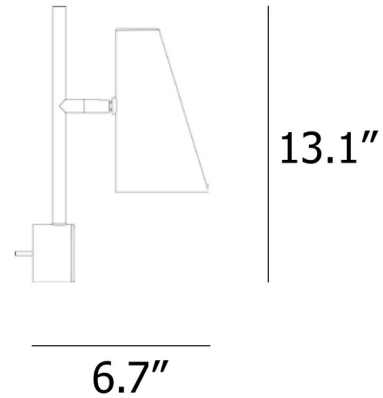

### Specifications

COLOR	N/A
BODY FINISH	Black
WATTAGE	25W
DIMMER	N/A
DIMENSIONS	4.4"W x 13.1"H x 6.7"D
BULB NOT INCLUDED	1 x B10/Candelabra (E12)/25W/120V Incandescent
OTHER BULB OPTIONS	1 x B10/Candelabra (E12)/120V LED
COUNTRY OF ORIGIN	China