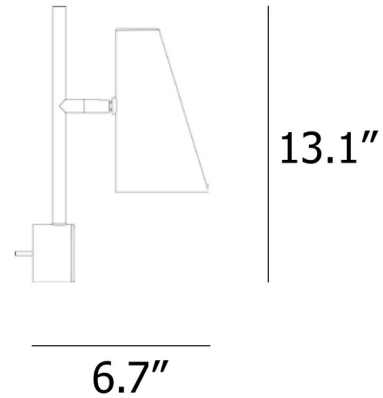

Shown in black

Specifications

COLOR	N/A
BODY FINISH	Black
WATTAGE	25W
DIMMER	N/A
DIMENSIONS	4.4"W x 13.1"H x 6.7"D
BULB NOT INCLUDED	1 x B10/Candelabra (E12)/25W/120V Incandescent
OTHER BULB OPTIONS	1 x B10/Candelabra (E12)/120V LED
COUNTRY OF ORIGIN	China

CLICK TO VIEW PRODUCT

Notes: