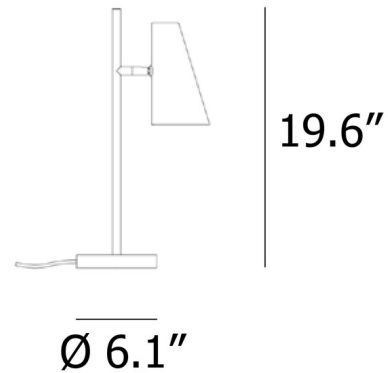

Description

The Cono Table Lamp displays a classic silhouette and will bring ideal task lighting to any space. It features a slim stem and adjustable conical shade for a sleek, modern look. On/Off switch on cord.

Shown in black

Specifications

COLOR	N/A
BODY FINISH	Black
WATTAGE	25W
DIMMER	N/A
DIMENSIONS	6.1"W x 19.7"H
BULB NOT INCLUDED	1 x B10/Candelabra (E12)/25W/120V Incandescent
OTHER BULB OPTIONS	1 x B10/Candelabra (E12)/120V LED
COUNTRY OF ORIGIN	China