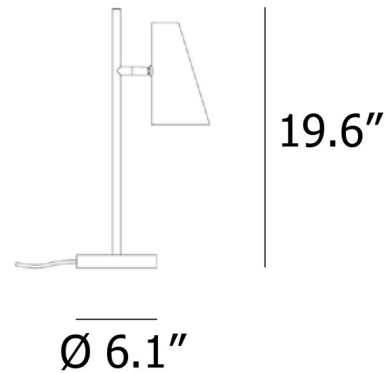

### Specifications

|                    |  |
|--------------------|--|
| COLOR              | N/A  |
| BODY FINISH        | Black  |
| WATTAGE            | 25W  |
| DIMMER             | N/A  |
| DIMENSIONS         | 6.1"W x 19.7"H                                 |
| BULB NOT INCLUDED  | 1 x B10/Candelabra (E12)/25W/120V Incandescent |
| OTHER BULB OPTIONS | 1 x B10/Candelabra (E12)/120V LED              |
| COUNTRY OF ORIGIN  | China  |