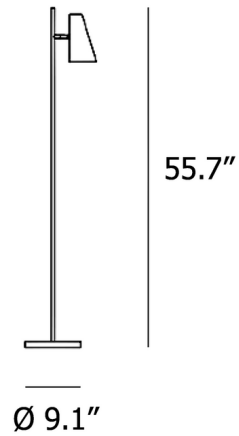

Lightology

lightology.com
866-954-4489
07-10-26

Project: _____

Company: _____

Location: _____ Fixture Type: _____

SPEC #: **WOU1085694**

Approved On: _____ Approved By: _____

Cono Floor Lamp By Woud Design

Description

The Cono Floor Lamp is a fresh take on the traditional floor lamp. It features a conical, adjustable shade attached to a sleek metal stem and round base. On/Off foot switch on cord.

Shown in black

Specifications

COLOR	N/A
BODY FINISH	Black
WATTAGE	25W
DIMMER	N/A
DIMENSIONS	9.1"W x 55.7"H
BULB NOT INCLUDED	1 x B10/Candelabra (E12)/25W/120V Incandescent
OTHER BULB OPTIONS	1 x B10/Candelabra (E12)/120V LED
COUNTRY OF ORIGIN	China