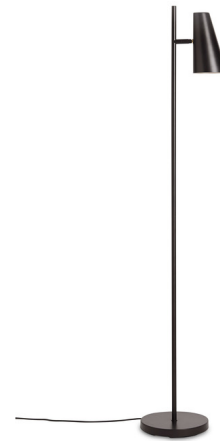

Lightology

lightology.com
866-954-4489
07-10-26

Project: _____

Company: _____

Location: _____ Fixture Type: _____

SPEC #: **WOU1085694**

Approved On: _____ Approved By: _____

Cono Floor Lamp By Woud Design

Description

The Cono Floor Lamp is a fresh take on the traditional floor lamp. It features a conical, adjustable shade attached to a sleek metal stem and round base. On/Off foot switch on cord.

Shown in black

Specifications

COLOR	N/A
BODY FINISH	Black
WATTAGE	25W
DIMMER	N/A
DIMENSIONS	9.1"W x 55.7"H
BULB NOT INCLUDED	1 x B10/Candelabra (E12)/25W/120V Incandescent
OTHER BULB OPTIONS	1 x B10/Candelabra (E12)/120V LED
COUNTRY OF ORIGIN	China