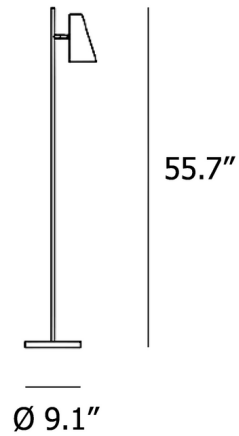

### Description

The Cono Floor Lamp is a fresh take on the traditional floor lamp. It features a conical, adjustable shade attached to a sleek metal stem and round base. On/Off foot switch on cord.

Shown in black

### Specifications

COLOR	N/A
BODY FINISH	Black
WATTAGE	25W
DIMMER	N/A
DIMENSIONS	9.1"W x 55.7"H
BULB NOT INCLUDED	1 x B10/Candelabra (E12)/25W/120V Incandescent
OTHER BULB OPTIONS	1 x B10/Candelabra (E12)/120V LED
COUNTRY OF ORIGIN	China