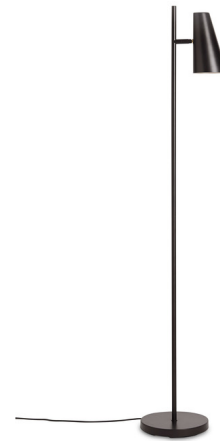

# Lightology

lightology.com  
866-954-4489  
05-24-26

Project: \_\_\_\_\_

Company: \_\_\_\_\_

Location: \_\_\_\_\_ Fixture Type: \_\_\_\_\_

SPEC #: **WOU1085694**

Approved On: \_\_\_\_\_ Approved By: \_\_\_\_\_

## Cono Floor Lamp By Woud Design

### Description

The Cono Floor Lamp is a fresh take on the traditional floor lamp. It features a conical, adjustable shade attached to a sleek metal stem and round base. On/Off foot switch on cord.

Shown in black

### Specifications

COLOR	N/A
BODY FINISH	Black
WATTAGE	25W
DIMMER	N/A
DIMENSIONS	9.1"W x 55.7"H
BULB NOT INCLUDED	1 x B10/Candelabra (E12)/25W/120V Incandescent
OTHER BULB OPTIONS	1 x B10/Candelabra (E12)/120V LED
COUNTRY OF ORIGIN	China