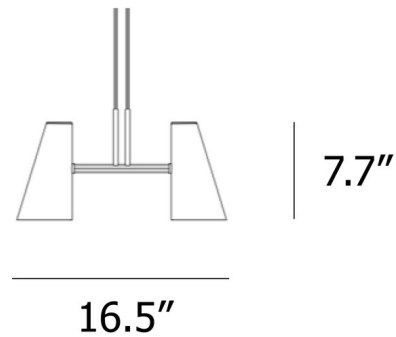

Description

The Cono Duo Pendant features an iconic geometrical cone shape with two identical adjustable Black shades. Note: This fixture is designed to be mounted on a single gang outlet box and will not cover a standard 4 inch junction box.

Specifications

COLOR Black
BODY FINISH Black
WATTAGE 50W
DIMMER Standard 120V
DIMENSIONS 16.5"L x 4.3"W x 7.7"H
BULB NOT INCLUDED 2 x B10/Candelabra (E12)/25W/120V Incandescent
OTHER BULB OPTIONS 2 x B10/Candelabra (E12)/120V LED
COUNTRY OF ORIGIN China

Technical Information

PRODUCT DIMENSIONS Canopy: 4"L x 2.4"W x 1"H

Shown in black / black

CLICK TO VIEW PRODUCT

Notes: