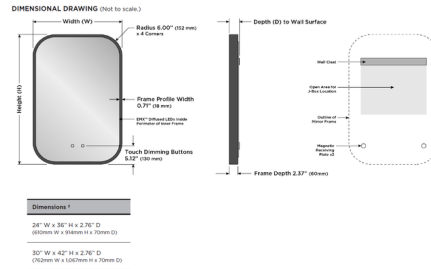

Description

The Eminence Lighted Mirror features a shadow box design and offers greater illuminance with half the power consumption of traditional LED mirrors. Integrated one touch dimming inward-facing task lighting for brilliant facial illumination and wall-glow ambient lighting with diffuser for a finished side view. Controlled by non-dimming wall switch for on/off, and capacitive touch button on fixture for dimming. Note: Eminence can only be hung in the W x H orientation as shown; fixture is not field-interchangeable.

Shown in matte black / mirror

Specifications

COLOR	Mirror
BODY FINISH	Matte Black
WATTAGE	101W
DIMMER	Included
DIMENSIONS	30"W x 42"H x 2.76"D
INTEGRATED LED MODULE	1 x LED/101W/120V LED
COUNTRY OF ORIGIN	China

Technical Information

LAMP LIFE	36000 hours
COLOR RENDERING	90 CRI
LAMP COLOR	3000K
LUMENS/WATT	110.36
LUMINOUS FLUX	11146 lumens

CLICK TO VIEW PRODUCT

Notes: