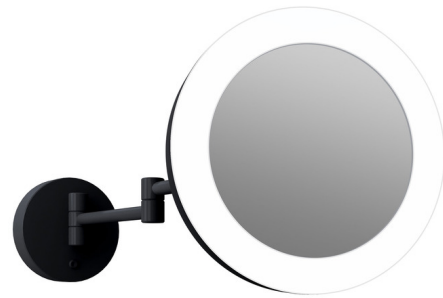

Lightology

lightology.com
866-954-4489
04-23-26

Project: _____

Company: _____

Location: _____ Fixture Type: _____

SPEC #: **EMR1085738**

Approved On: _____ Approved By: _____

Glamour Wall Mount Makeup Mirror By Electric Mirror

Description

The Glamour Wall Mount Makeup Mirror features forward facing task lighting with 5X magnification, side to side swivel, up and down tilt, and double arm to flatten close to the wall. Requires a standard 3.5 or 4 inch octagonal electrical box. On/off switch on canopy. Note: Glamour can only be mounted in the W x H orientation as shown; fixture is not field-interchangeable.

Specifications

COLOR Mirror
BODY FINISH Matte Black
WATTAGE 6W
DIMMER N/A
DIMENSIONS 7.93"W x 7.93"H x 14.37"D
INTEGRATED LED MODULE 1 x LED/6W/120V LED
COUNTRY OF ORIGIN China

Technical Information

LAMP COLOR 3000K
LUMENS/WATT 50.00
LUMINOUS FLUX 300 lumens

Shown in matte black / mirror

CLICK TO VIEW PRODUCT

Notes: