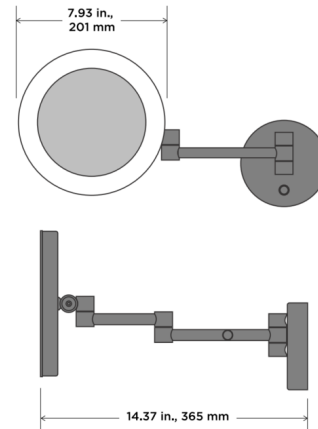

Shown in matte black / mirror