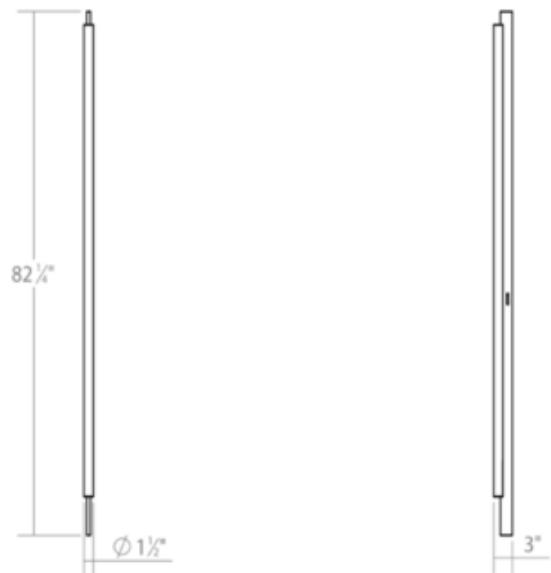

BRAND SONNEMAN - A Way of Light

DESCRIPTION

The Keel Plug-In Wall Sconce features a rectilinear keel with an intersecting cylinder. Finish in Satin Black with a white optical acrylic diffuser. Integral LED module. Turn the lamp on by lightly touching the switch on the side of lamp. Adjust the brightness by sliding your finger along the switch or tapping anywhere on the switch. Tap the ribbed end of the switch to turn the lamp off.

Shown in: Satin Black / White Acrylic

SHADE COLOR	White Acrylic
BODY FINISH	Satin Black
WATTAGE	28W
DIMMER	Included
DIMENSIONS	1.5"W x 82.25"H x 3"D
LED MODULE INCLUDED	
LAMP	1 x LED/28W/120V LED
<i>Technical Information</i>	
LUMINOUS FLUX	1700 lumens
LUMENS/WATT	60.71
LAMP COLOR	3000 K
COLOR RENDERING	90 CRI
ITEM NUMBER	SON1085745