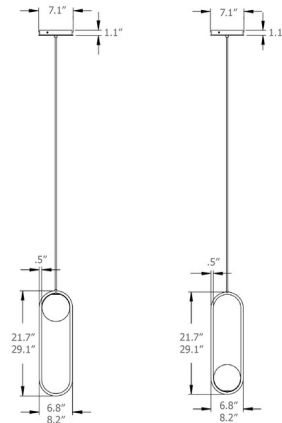

By Matthew McCormick

Description

The Mila Pendant was realized through the marriage of hand blown glass and the soft geometry of a bent metal form. The glow of a pearl-like sphere is coddled in perfect harmony within an elongated loop.

Shown in white canopy / silk black

Specifications

COLOR Silk Black
BODY FINISH White Canopy
WATTAGE 3W
DIMMER Universal
DIMENSIONS 6.8"W x 21.7"H
INTEGRATED LED MODULE 1 x LED/3W/120V LED

Technical Information