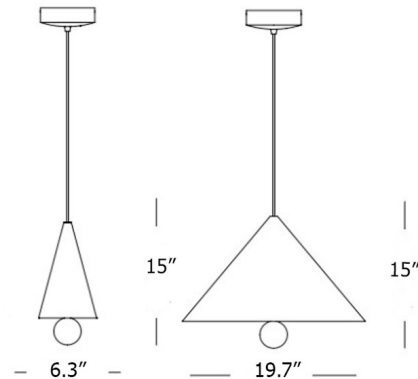

Shown in black / black

CLICK TO VIEW PRODUCT

Notes: