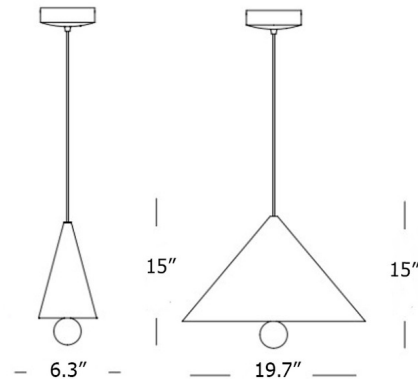

CLICK TO VIEW PRODUCT

Notes: