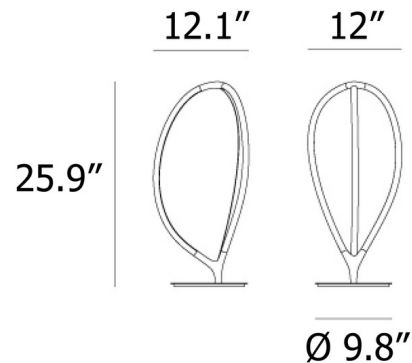

### Specifications

COLOR	N/A
BODY FINISH	Brass
WATTAGE	16.5W
DIMMER	Included
DIMENSIONS	12.1"W x 25.9"H
INTEGRATED LED MODULE	3 x LED/5.5W/120-277V LED
COUNTRY OF ORIGIN	Italy

### Technical Information

LAMP LIFE	50000 hours
COLOR RENDERING	90 CRI
LAMP COLOR	3000K
LUMENS/WATT	100.91
LUMINOUS FLUX	555 lumens

Shown in brass

CLICK TO VIEW PRODUCT

Notes: