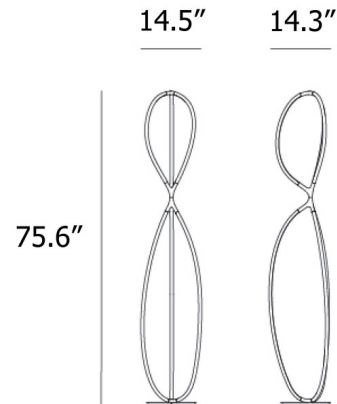

Specifications

COLOR	N/A
BODY FINISH	Black
WATTAGE	78W
DIMMER	Included
DIMENSIONS	14.5"W x 75.6"H
INTEGRATED LED MODULE	6 x LED/13W/120V LED
COUNTRY OF ORIGIN	Italy

Technical Information

LAMP LIFE	50000 hours
COLOR RENDERING	90 CRI
LAMP COLOR	3000K
LUMENS/WATT	186.31
LUMINOUS FLUX	2422 lumens

Shown in black

CLICK TO VIEW PRODUCT

Notes: