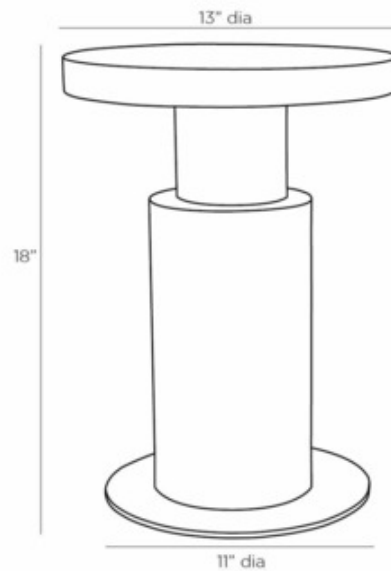

COMPANY

PROJECT

FIXTURE TYPE

APPROVED BY

DATE