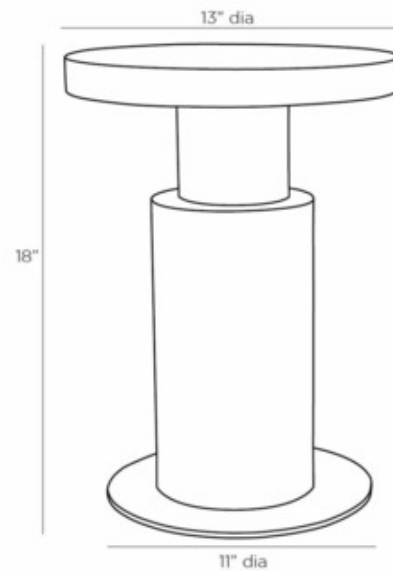

COMPANY

PROJECT

FIXTURE TYPE

APPROVED BY

DATE