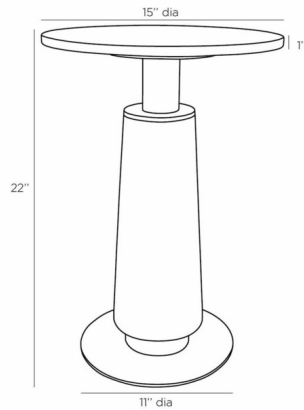

By Arteriors Home

Description

The Knoxville Accent Table brings a timeless look to your interior space. The wood body has a circular marble table top.

Shown in black / white

Specifications

COLOR	White
BODY FINISH	Black
WATTAGE	N/A
DIMMER	N/A
DIMENSIONS	15"W x 22"H
BULB	N/A