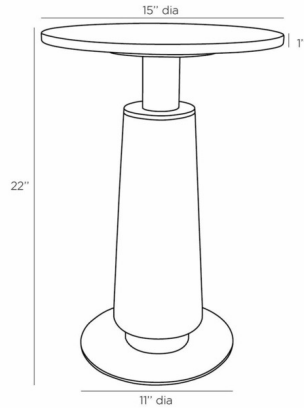

By Arteriors Home

Description

The Knoxville Accent Table brings a timeless look to your interior space. The wood body has a circular marble table top.

Shown in black / white

Specifications

COLOR	White
BODY FINISH	Black
WATTAGE	N/A
DIMMER	N/A
DIMENSIONS	15"W x 22"H
BULB	N/A