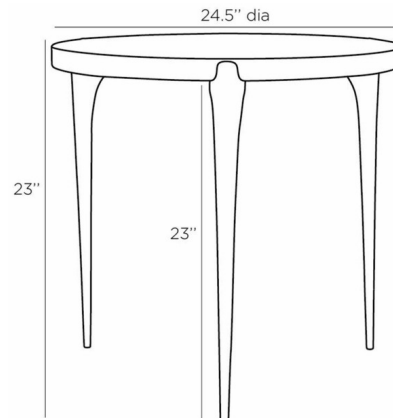

Lightology

lightology.com
866-954-4489
05-24-26

Project: _____

Company: _____

Location: _____ Fixture Type: _____

SPEC #: **AHM1085817**

Approved On: _____ Approved By: _____

June Side Table By Arteriors Home

Description

The June Side Table brings a simple yet decorative look to your interior space. The elegant vellum table top is cut like a pie and rests on decorative legs.

Shown in dark antique brass / off white

Specifications

COLOR	Off White
BODY FINISH	Dark Antique Brass
WATTAGE	N/A
DIMMER	N/A
DIMENSIONS	24.5"W x 23"H
BULB	N/A

CLICK TO VIEW PRODUCT

Notes: