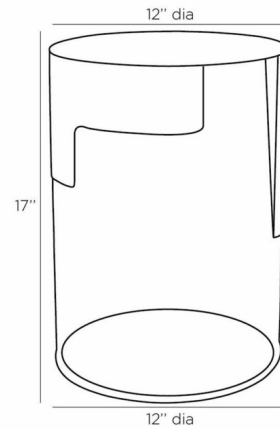

Specifications

COLOR	N/A
BODY FINISH	Antique Brass
WATTAGE	N/A
DIMMER	N/A
DIMENSIONS	12"W x 17"H
BULB	N/A

CLICK TO VIEW PRODUCT

Notes: