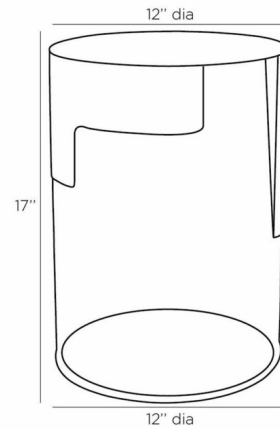

### Description

The Jesse Accent Table brings an interestingly unique look to your interior space. The geometric glass cylinder is topped with a Brass cuff.

Shown in antique brass

### Specifications

COLOR	N/A
BODY FINISH	Antique Brass
WATTAGE	N/A
DIMMER	N/A
DIMENSIONS	12"W x 17"H
BULB	N/A

CLICK TO VIEW PRODUCT

Notes: