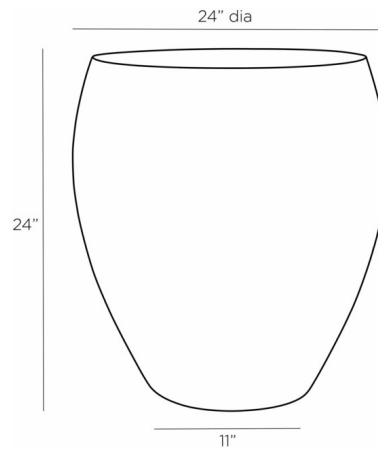

Lightology

lightology.com
866-954-4489
05-24-26

Project: _____

Company: _____

Location: _____ Fixture Type: _____

SPEC #: **AHM1085826**

Approved On: _____ Approved By: _____

Kenmore Side Table

By Arteriors Home

Description

The Kenmore Side Table looks to be made from solid marble, but is actual concrete to make this a lighter option. Place anywhere you want a conversation starter.

Shown in white marble

Specifications

| | |
|-------------|--------------|
| COLOR | N/A |
| BODY FINISH | White Marble |
| WATTAGE | N/A |
| DIMMER | N/A |
| DIMENSIONS | 22"W x 24"H |
| BULB | N/A |

CLICK TO VIEW PRODUCT

Notes: