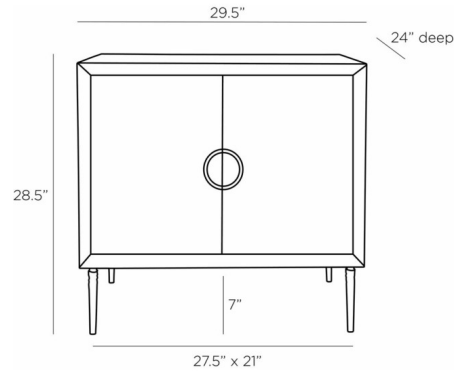

### Description

The Jonathan Side Table brings a clean contemporary look with hints of tradition in the legs. Inside boasts an adjustable shelf.

Shown in ebony

### Specifications

COLOR	N/A
BODY FINISH	Ebony
WATTAGE	N/A
DIMMER	N/A
DIMENSIONS	29.5"W x 28.5"H x 24"D
BULB	N/A

CLICK TO VIEW PRODUCT

Notes: