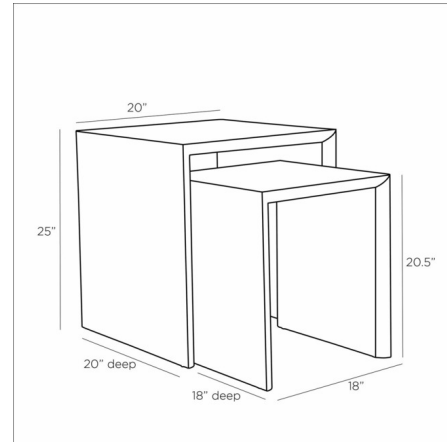

By Arteriors Home

Description

The Kiersten Side Tables are perfect nestled together for a dramatic statement, or separated for individual use. The multi toned pieces will make a dramatic statement in your room.

Shown in ebony

Specifications

COLOR	N/A
BODY FINISH	Ebony
WATTAGE	N/A
DIMMER	N/A
DIMENSIONS	18"W x 20.5"H x 18"D
BULB	N/A

CLICK TO VIEW PRODUCT

Notes: