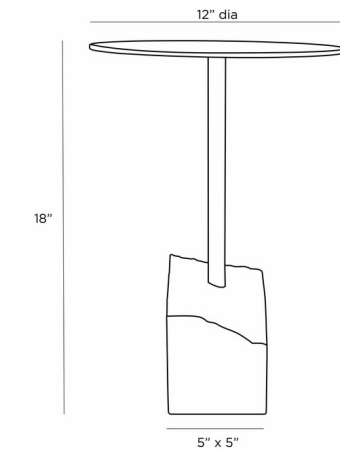

Description

The Jane Accent Table oozes with character. The smooth round table top seems to be jammed into the alabaster base.

Shown in white / bronze

Specifications

COLOR	Bronze
BODY FINISH	White
WATTAGE	N/A
DIMMER	N/A
DIMENSIONS	12"W x 18"H
BULB	N/A