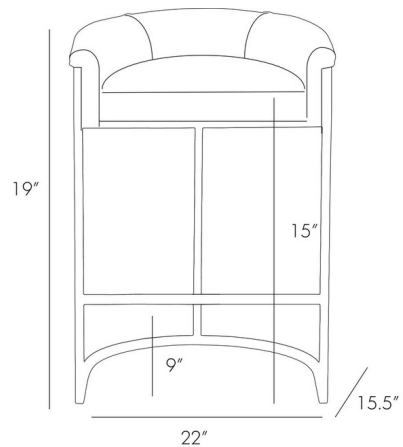

Lightology

lightology.com
866-954-4489
05-21-26

Project: _____

Company: _____

Location: _____ Fixture Type: _____

SPEC #: **AHM1085835**

Approved On: _____ Approved By: _____

Calvin Bar Stool By Arteriors Home

Description

The Calvin Bar Stool features a classic silhouette that will add a sophisticated touch to your space, featuring a leather upholstered curved back seat with a nickel frame.

Shown in antique brass / black leather

Specifications

COLOR	Black Leather
BODY FINISH	Antique Brass
WATTAGE	N/A
DIMMER	N/A
DIMENSIONS	22\"W x 19\"H x 15.5\"D
BULB	N/A

CLICK TO VIEW PRODUCT

Notes: