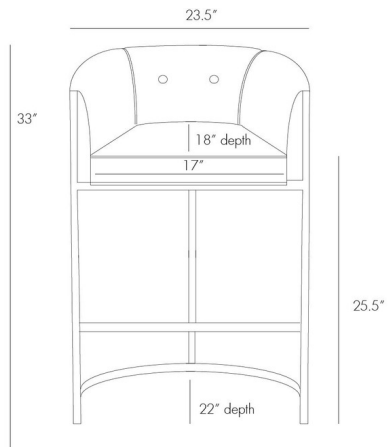

### Specifications

COLOR	Black / White
BODY FINISH	Polished Nickel
WATTAGE	N/A
DIMMER	N/A
DIMENSIONS	23.5"W x 33"H x 22"D
BULB	N/A

CLICK TO VIEW PRODUCT

Notes: