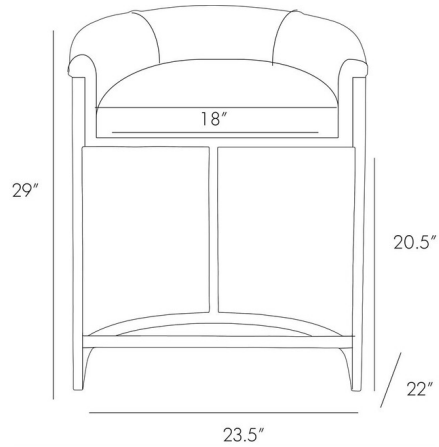

### Description

The Calvin Counter Stool features a classic silhouette that will add a sophisticated touch to your space, featuring an upholstered curved back seat with an iron frame.

Shown in brindle leather / antique brass

### Specifications

COLOR	Brindle Leather / Antique Brass
BODY FINISH	N/A
WATTAGE	N/A
DIMMER	N/A
DIMENSIONS	23.5"W x 29"H x 22"D
BULB	N/A

CLICK TO VIEW PRODUCT

Notes: