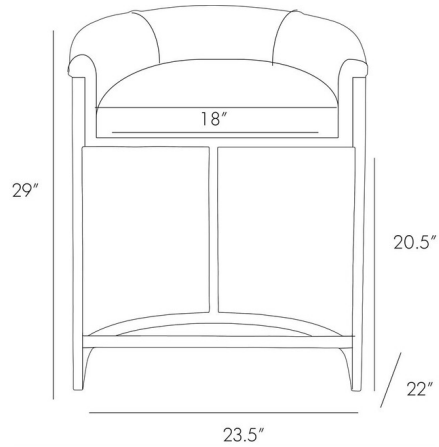

By Arteriors Home

Description

The Calvin Counter Stool features a classic silhouette that will add a sophisticated touch to your space, featuring an upholstered curved back seat with an iron frame.

Shown in brindle leather / antique brass

Specifications

COLOR	Brindle Leather / Antique Brass
BODY FINISH	N/A
WATTAGE	N/A
DIMMER	N/A
DIMENSIONS	23.5"W x 29"H x 22"D
BULB	N/A

CLICK TO VIEW PRODUCT

Notes: