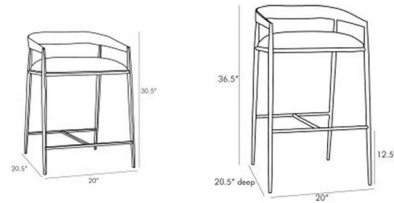

By Arteriors Home

Description

The Ansel Stool adds sharp angles and smooth curves your interior space. Natural iron is hammered by hand to create rich impressions along the shallow back, while the hand-forged legs yield more delicate details.. Available in Bar or Counter Stools.

Shown in natural iron / sterling linen

Specifications

COLOR	Sterling Linen
BODY FINISH	Natural Iron
WATTAGE	N/A
DIMMER	N/A
DIMENSIONS	20"W x 30.5"H x 20.5"D
BULB	N/A

CLICK TO VIEW PRODUCT

Notes: