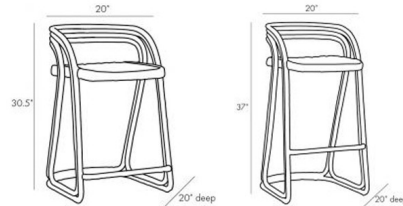

By Arteriors Home

Description

The Harrington Counter / Bar Stool brings a hint of nature to your interior space. Organic materials and handcrafted construction form the curved masterpiece. Available in Counter and Bar stools.

Shown in moth gray stained rattan

Specifications

COLOR	N/A
BODY FINISH	Moth Gray Stained Rattan
WATTAGE	N/A
DIMMER	N/A
DIMENSIONS	20"W x 30.5"H x 20"D
BULB	N/A

CLICK TO VIEW PRODUCT

Notes: