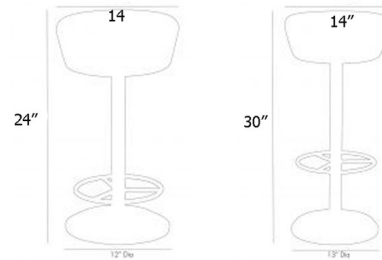

By Arteriors Home

Description

The Caymus Counter / Bar Stool brings a midcentury modern vibe to your interior space. The wood seat rests on a unique metal frame with a circular foot rest. Available in Counter and Bar stools.

Shown in natural iron

Specifications

COLOR	N/A
BODY FINISH	Natural Iron
WATTAGE	N/A
DIMMER	N/A
DIMENSIONS	14"W x 24"H
BULB	N/A

CLICK TO VIEW PRODUCT

Notes: