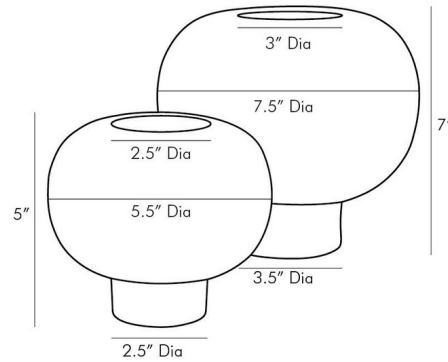

By Arteriors Home

Description

The Tuttle Vases Set of 2 brings a beautiful look to your area. Leave empty for a sculptural vibe or fill with your favorite treasures.

Shown in bronze

Specifications

COLOR	N/A
BODY FINISH	Bronze
WATTAGE	N/A
DIMMER	N/A
DIMENSIONS	7.5"W x 5"H
BULB	N/A