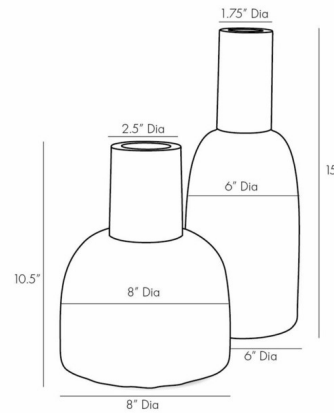

By Arteriors Home

Description

The Huff Vases Set of 2 brings a clean elegance to your space. The simple silhouette is composed of optic glass and capped in Brass. Can be grouped, apart, left empty or filled with your favorite things.

Shown in navy blue

Specifications

COLOR	N/A
BODY FINISH	Navy Blue
WATTAGE	N/A
DIMMER	N/A
DIMENSIONS	8"W x 15"H
BULB	N/A

CLICK TO VIEW PRODUCT

Notes: