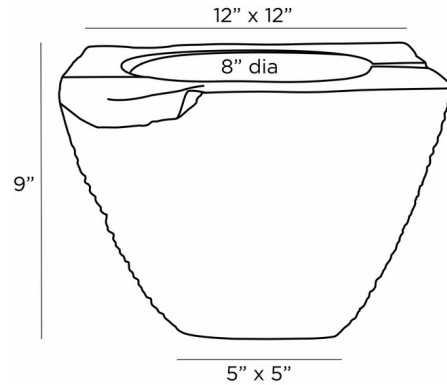

### Description

The Luriel Centerpiece brings an awe inspiring look in your room. Fill with your favorite treasures or leave empty for aa organic piece of art.

### Specifications

COLOR . . . . . Black  
BODY FINISH . . . . . Natural  
WATTAGE . . . . . N/A  
DIMMER . . . . . N/A  
DIMENSIONS . . . . . 12"W x 9"H x 12"D  
BULB . . . . . N/A

Notes: