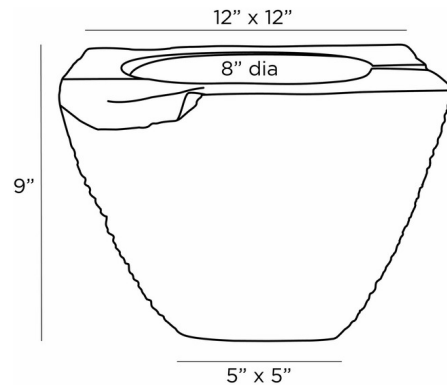

By Arteriors Home

Description

The Luriel Centerpiece brings an awe inspiring look in your room. Fill with your favorite treasures or leave empty for aa organic piece of art.

Shown in natural / black

Specifications

COLOR	Black
BODY FINISH	Natural
WATTAGE	N/A
DIMMER	N/A
DIMENSIONS	12\"W x 9\"H x 12\"D
BULB	N/A

CLICK TO VIEW PRODUCT

Notes: